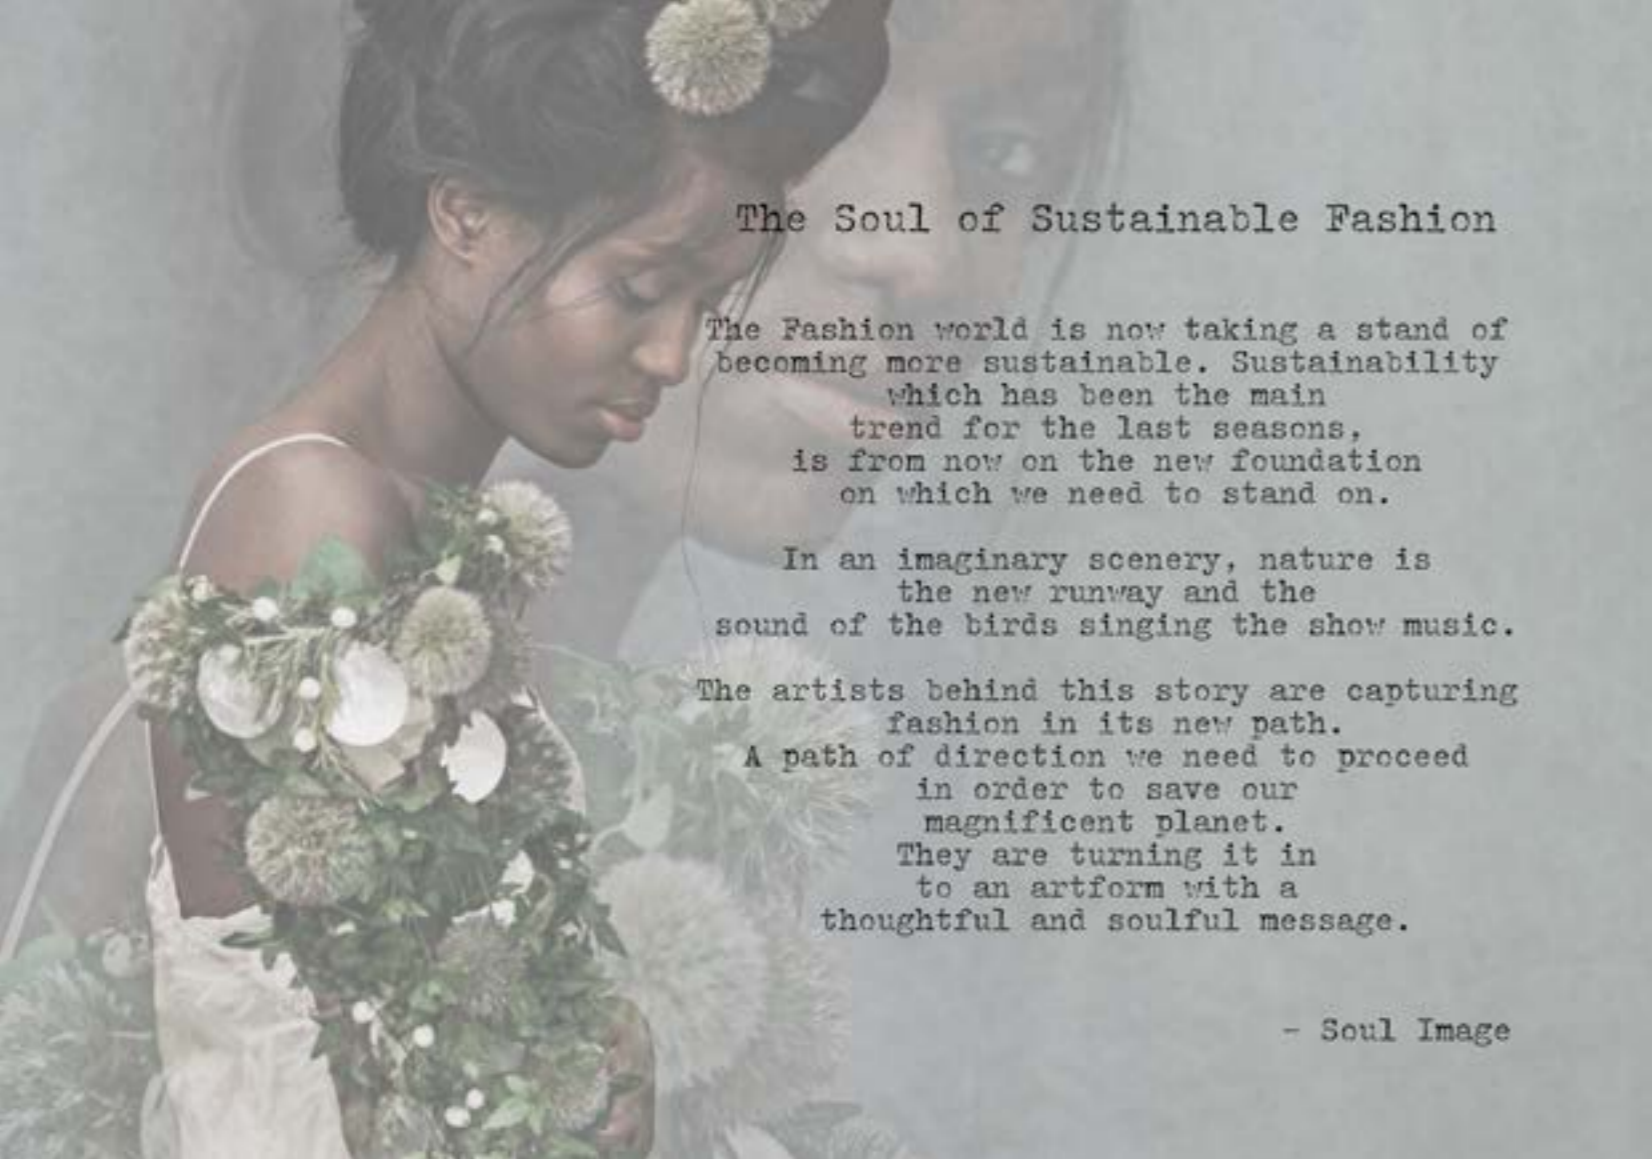

The Soul of Sustainable Fashion

The Fashion world is now taking a stand of becoming more sustainable. Sustainability which has been the main trend for the last seasons, is from now on the new foundation on which we need to stand on.

In an imaginary scenery, nature is the new runway and the sound of the birds singing the show music.

The artists behind this story are capturing fashion in its new path. A path of direction we need to proceed in order to save our magnificent planet. They are turning it in to an artform with a thoughtful and soulful message.

- Soul Image